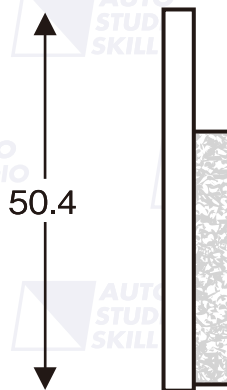

7553 Spec 03

Metallico

適合;SUZUKI GSX-R1000 ('04~'11),
GSX-R 750 ('04~'10),
GSX-R600 ('04~'10),
KAWASAKI ZX-10R ('08~)

50.4

71.5

8.8