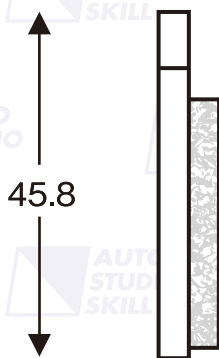

7518

Metallico

適合;SUZUKI RG125γ, RG200γ, RGV250γ,
GOOSE 250, BANDIT400/V,
GSX-R 400, GSX-R600 ('01~'03), GSX-R750 ('00~)
KAWASAKI ZEPHYR400X, ZXR400 ('89~'90),
ZZR400, ZXR750/R, GPz900R(A7~),
ZEPHYR 1100/R, ZZ-R1100(C,D) ...etc

45.8

69.8

8.0